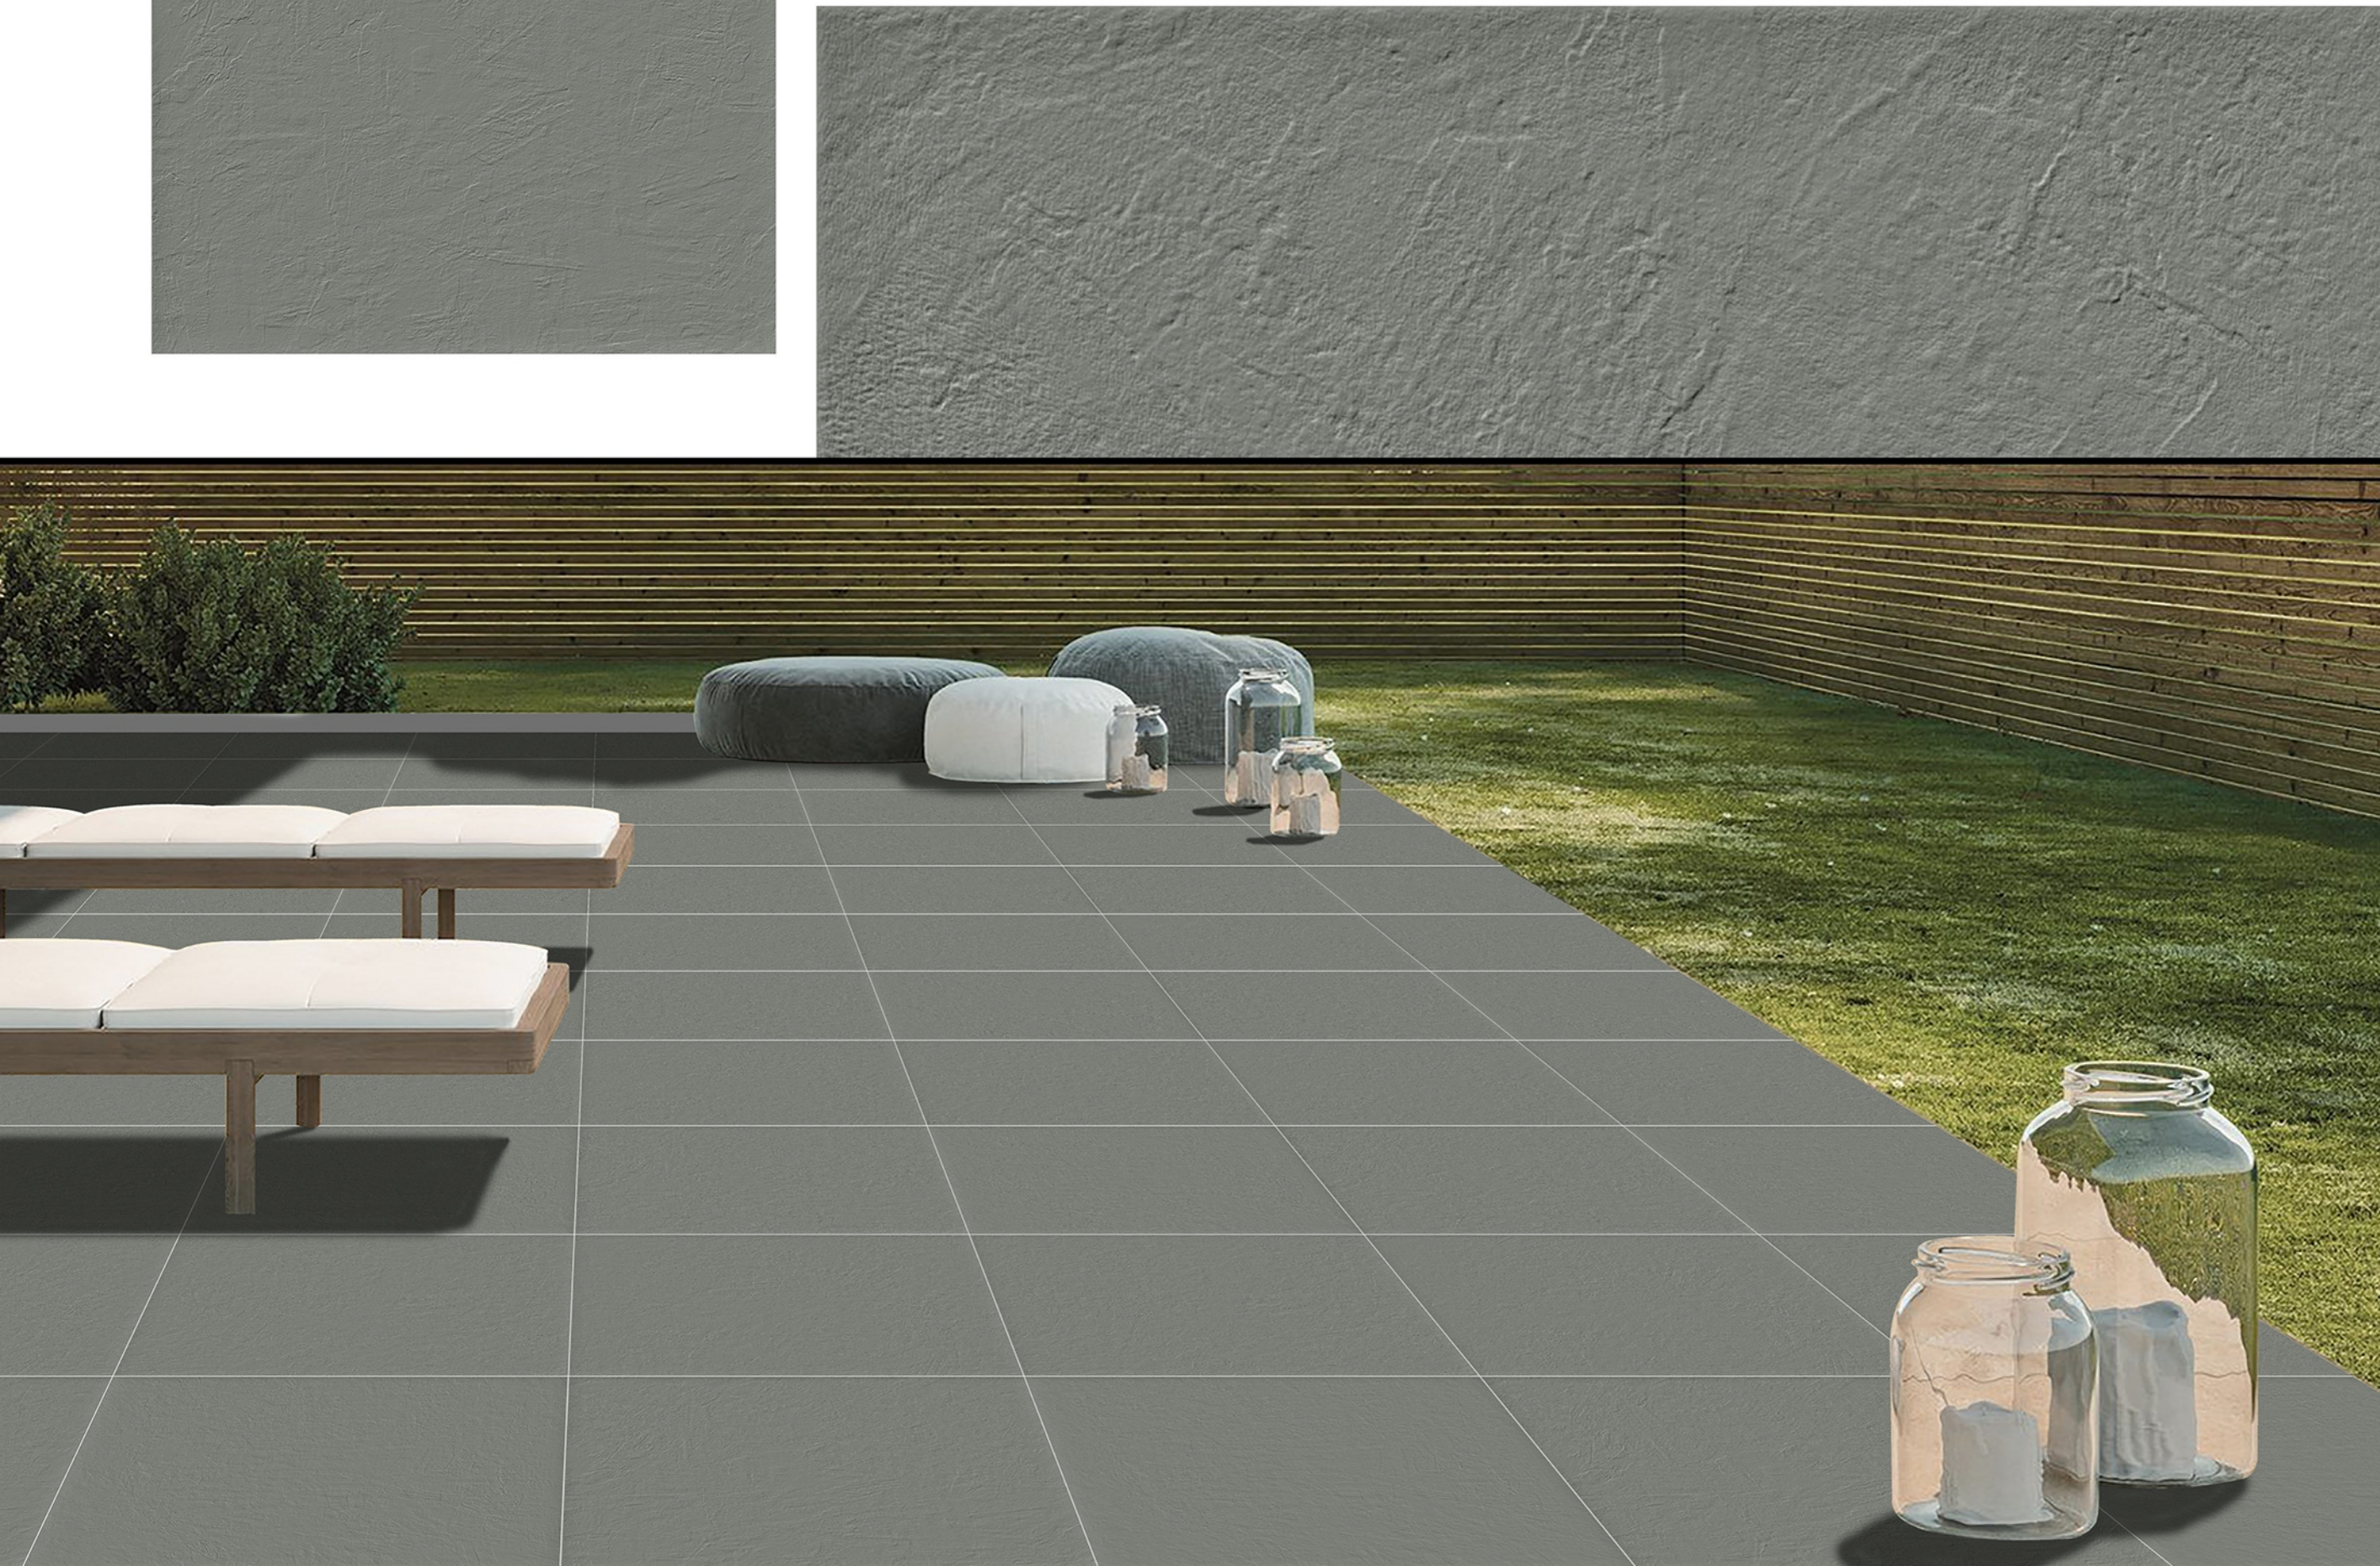

STONAGE PINE

40x40 cm

15mm Thickness

PUNCH SURFACE

4 PUNCH RANDOM

STONAGE PINE

HEAVY DUTY FLOOR & PARKING TILES 40x40cm 15mm THICKNESS

LOMINO